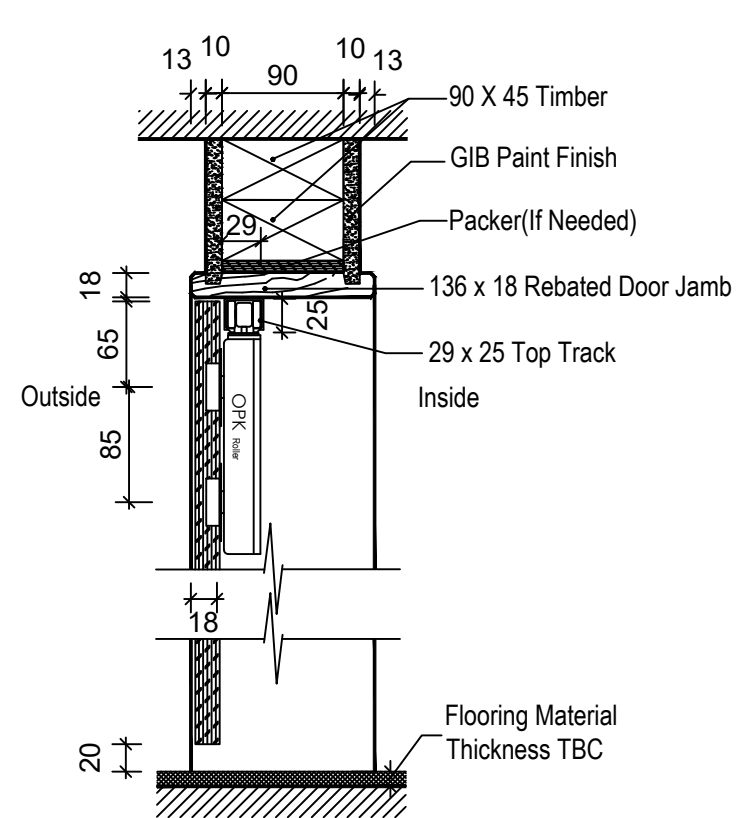

Bi-fold Door Rebated Door Jamb Top View Details Drawing

Bi-fold Door Architrave Door Jamb Top View Details Drawing

OPK Bi-fold Door Rebated Door Jamb Top View

OPK Bi-fold Door Architrave Door Jamb Top View

OPK Bi-fold Door Door Frame Front View

Bi-fold Door Rebated Door Jamb Section View

Bi-fold Door Architrave Door Jamb Section View

PROJECT:

OPK Sailing 1 Bi-fold Door Door Jamb Details

ITEM	
Rebated Door Jamb	Humepine 136 x 18 Rebated Door Jamb
Undershot Door Jamb	Humepine 112 x 18 Undershot Door Jamb
Architrave	Humepine 40 x 10 Single Bevel Architrave
Bi-fold Door Width	300mm ≤ Width ≤ 500mm Per/Door
Bi-fold Door Height	1200mm ≤ Height ≤ 2300mm
Bi-fold Door Weight	≤ 20KG Per/Door