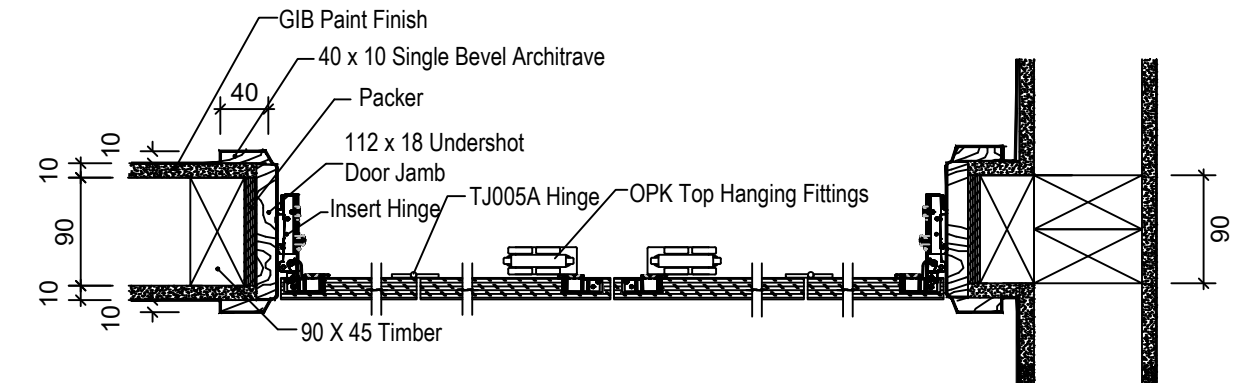

Bi-fold Door Rebated Door Jamb Top View Details Drawing

Bi-fold Door Architrave Door Jamb Top View Details Drawing

OPK Bi-fold Door Rebated Door Jamb Top View

OPK Bi-fold Door Architrave Door Jamb Top View

OPK Bi-fold Door Door Frame Front View

Bi-fold Door Rebated Door Jamb Section View

Bi-fold Door Architrave Door Jamb Section View

PROJECT:

OPK Sailing 1 Bi-fold Door Door Jamb Details

ITEM	
Rebated Door Jamb	Humepine 136 x 18 Rebated Door Jamb
Undershot Door Jamb	Humepine 112 x 18 Undershot Door Jamb
Architrave	Humepine 40 x 10 Single Bevel Architrave
Bi-fold Door Width	300mm ≤ Width ≤ 500mm Per/Door
Bi-fold Door Height	1200mm ≤ Height ≤ 2300mm
Bi-fold Door Weight	≤ 20KG Per/Door