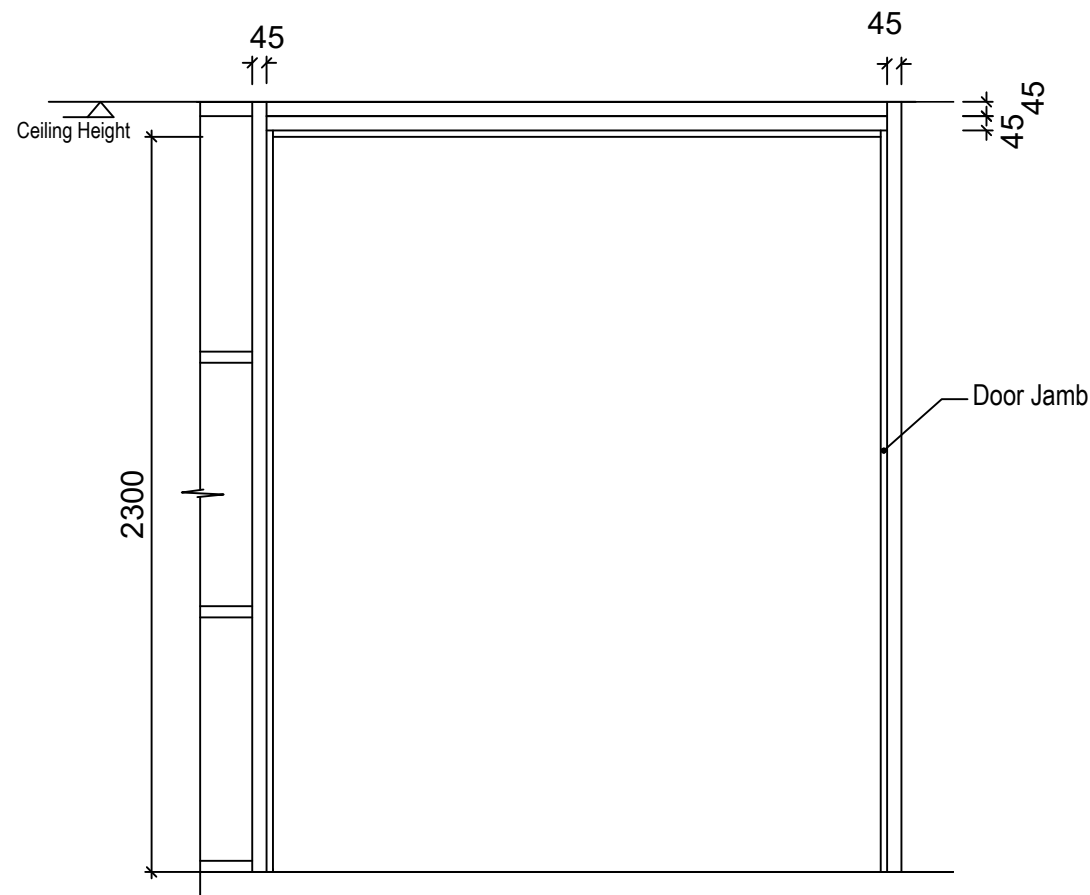

Bi-fold Door Rebated Door Jamb Top View Details Drawing

Bi-fold Door Architrave Door Jamb Top View Details Drawing

OPK Bi-fold Door Rebated Door Jamb Top View

OPK Bi-fold Door Architrave Door Jamb Top View

OPK Bi-fold Door Door Frame Front View

Bi-fold Door Rebated Door Jamb Section View

Bi-fold Door Architrave Door Jamb Section View

PROJECT:

OPK Sailing 1 Bi-fold Door Door Jamb Details

ITEM	
Rebated Door Jamb	Humepine 136 x 18 Rebated Door Jamb
Undershot Door Jamb	Humepine 112 x 18 Undershot Door Jamb
Architrave	Humepine 40 x 10 Single Bevel Architrave
Bi-fold Door Width	300mm ≤ Width ≤ 500mm Per/Door
Bi-fold Door Height	1200mm ≤ Height ≤ 2300mm
Bi-fold Door Weight	≤ 20KG Per/Door