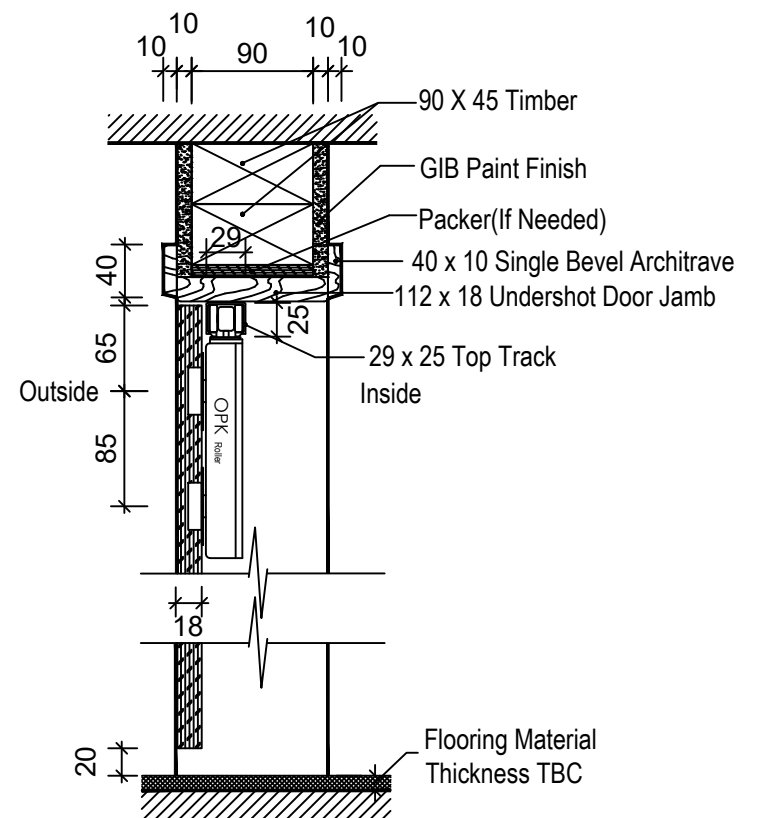

Bi-fold Door Rebated Door Jamb Top View Details Drawing

Bi-fold Door Architrave Door Jamb Top View Details Drawing

OPK Bi-fold Door Rebated Door Jamb Top View

OPK Bi-fold Door Architrave Door Jamb Top View

OPK Bi-fold Door Door Frame Front View

Bi-fold Door Rebated Door Jamb Section View

Bi-fold Door Architrave Door Jamb Section View

PROJECT:

OPK Sailing 1 Bi-fold Door Door Jamb Details

ITEM	
Rebated Door Jamb	Humepine 136 x 18 Rebated Door Jamb
Undershot Door Jamb	Humepine 112 x 18 Undershot Door Jamb
Architrave	Humepine 40 x 10 Single Bevel Architrave
Bi-fold Door Width	300mm ≤ Width ≤ 500mm Per/Door
Bi-fold Door Height	1200mm ≤ Height ≤ 2300mm
Bi-fold Door Weight	≤ 20KG Per/Door