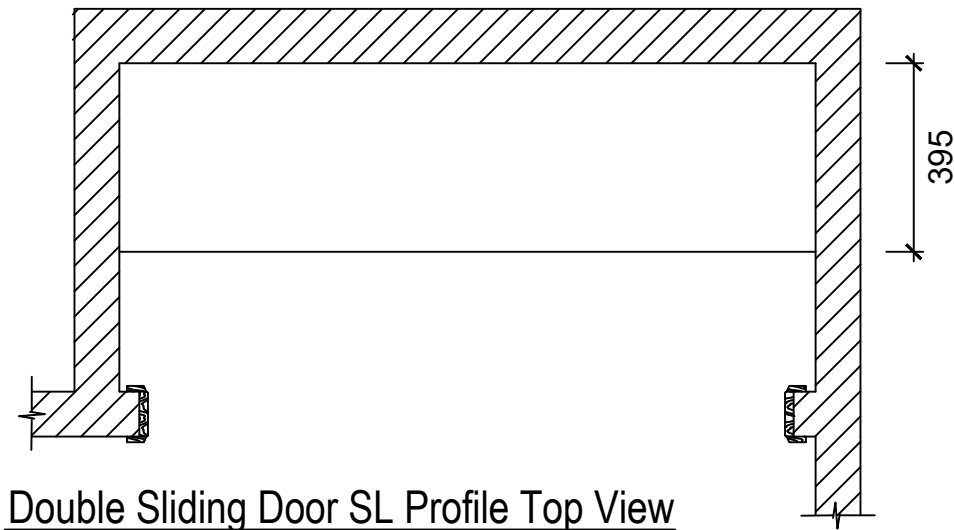

Architrave Door Jamb

Double Sliding Door SL Profile Top View

Double Sliding Door Architrave Door Jamb Detail Drawing

Double Sliding Door SL Profile Front View

Double Sliding Door SL Profile Section View

PROJECT:
Double Sliding Door SL Profile Architrave Door Jamb Details

ITEM	
Door Jamb	Humepine 112 x 18 Undershot Door Jamb
Architrave	Humepine 40 x 10 Single Bevel Architrave
SL Door Opening	1180/1835/2400
Top Track Size	Length x 84D x 40H
Bottom Track Size	Length x 80D x 6H