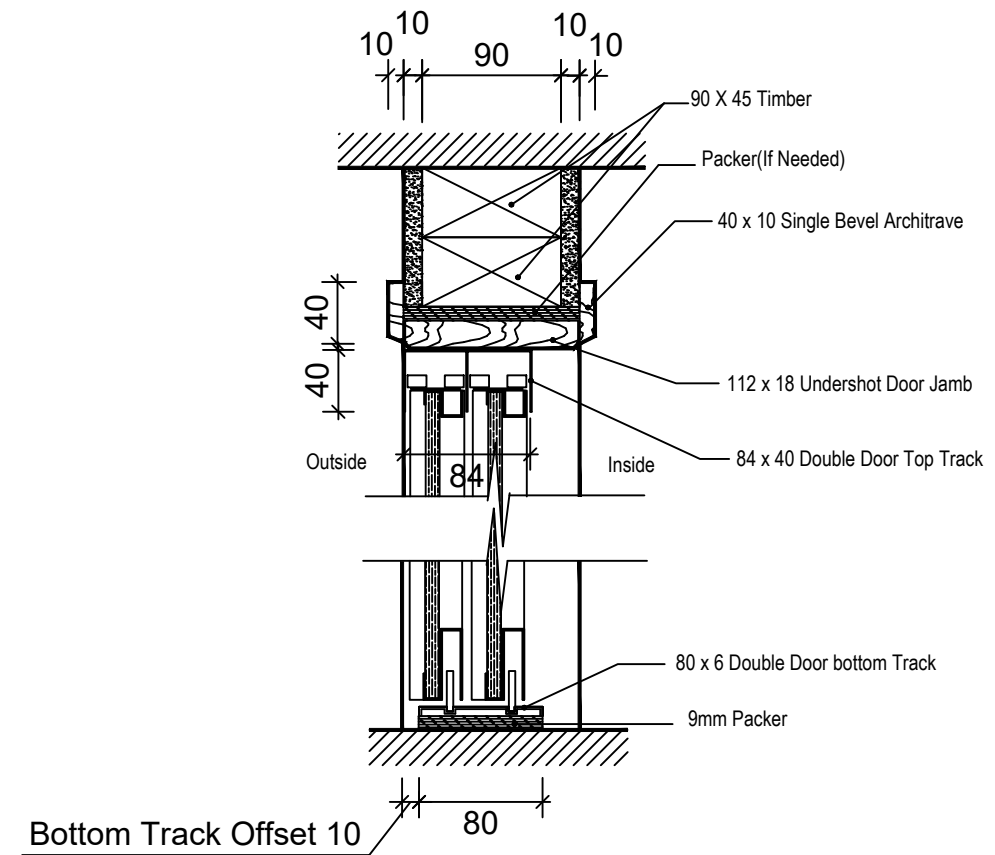

Architrave Door Jamb

Double Sliding Door SL Profile Top View

Double Sliding Door Architrave Door Jamb Detail Drawing

Double Sliding Door SL Profile Front View

Double Sliding Door SL Profile Section View

PROJECT:
Double Sliding Door SL Profile Architrave Door Jamb Details

ITEM	
Door Jamb	Humepine 112 x 18 Undershot Door Jamb
Architrave	Humepine 40 x 10 Single Bevel Architrave
SL Door Opening	1180/1835/2400
Top Track Size	Length x 84D x 40H
Bottom Track Size	Length x 80D x 6H