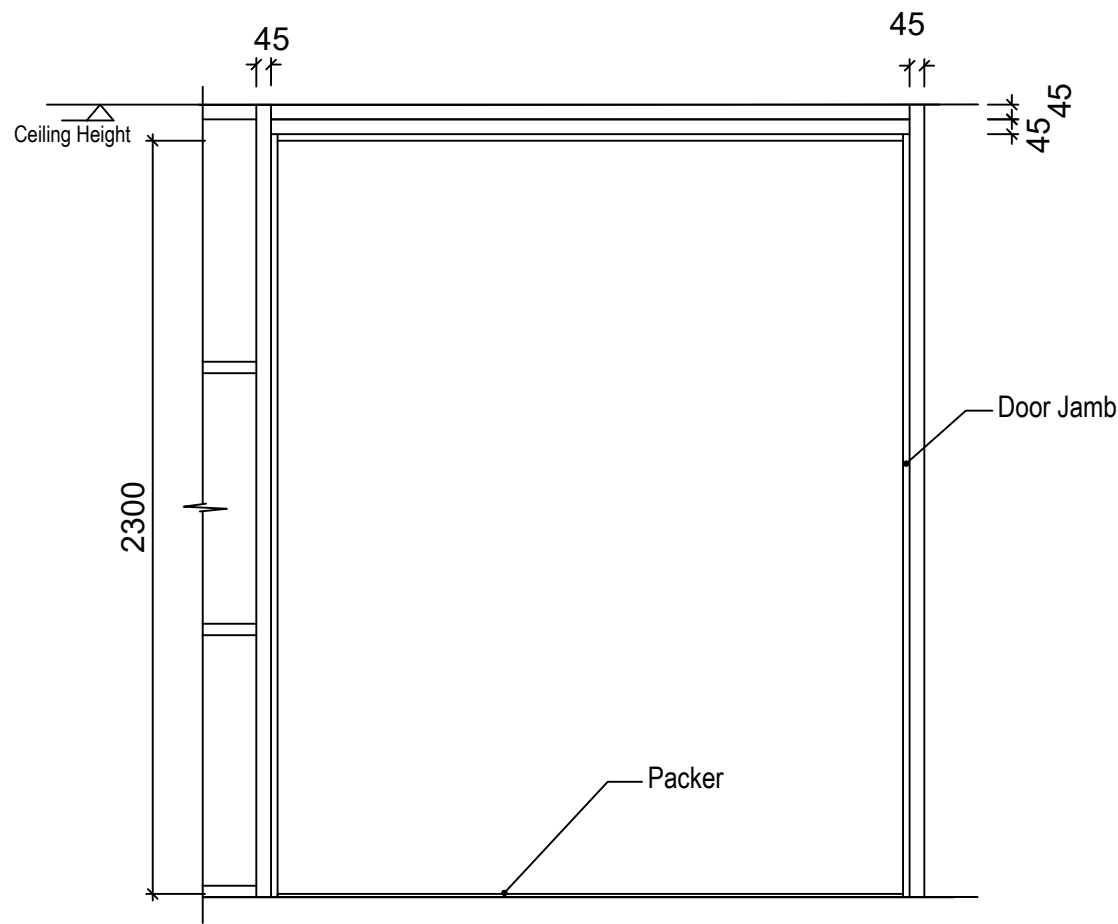

Architrave Door Jamb

Double Sliding Door SL Profile Top View

Double Sliding Door Architrave Door Jamb Detail Drawing

Double Sliding Door SL Profile Front View

Double Sliding Door SL Profile Section View

PROJECT:
Double Sliding Door SL Profile Architrave Door Jamb Details

ITEM	
Door Jamb	Humepine 112 x 18 Undershot Door Jamb
Architrave	Humepine 40 x 10 Single Bevel Architrave
SL Door Opening	1180/1835/2400
Top Track Size	Length x 84D x 40H
Bottom Track Size	Length x 80D x 6H