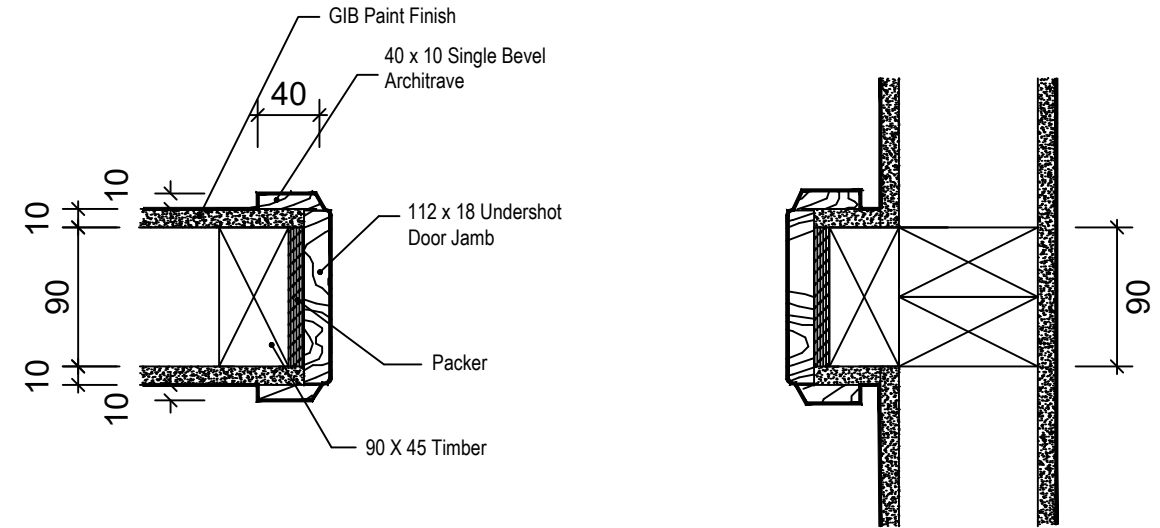

Architrave Door Jamb

Double Sliding Door SL Profile Top View

Double Sliding Door Architrave Door Jamb Detail Drawing

Double Sliding Door SL Profile Front View

Double Sliding Door SL Profile Section View

PROJECT:
Double Sliding Door SL Profile Architrave Door Jamb Details

ITEM	
Door Jamb	Humepine 112 x 18 Undershot Door Jamb
Architrave	Humepine 40 x 10 Single Bevel Architrave
SL Door Opening	1180/1835/2400
Top Track Size	Length x 84D x 40H
Bottom Track Size	Length x 80D x 6H