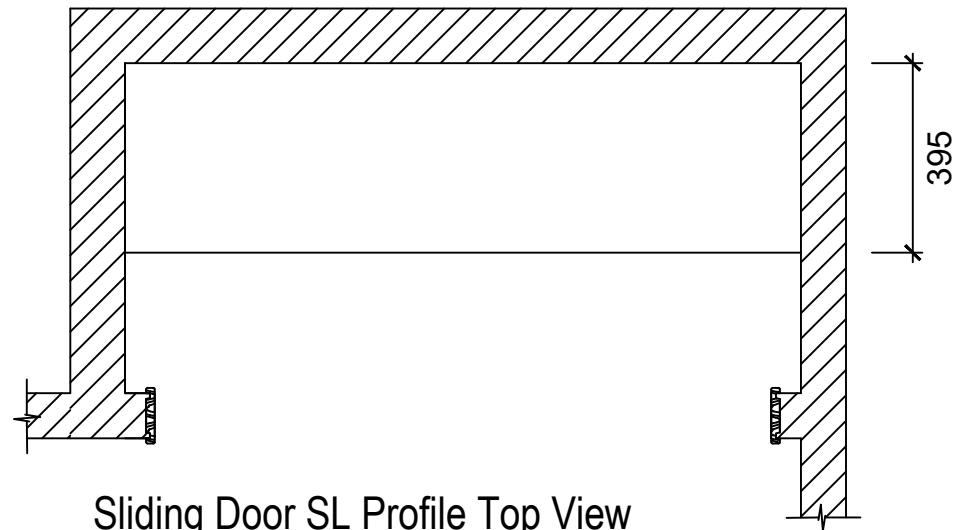

Rebated Door Jamb

PROJECT:
Sliding Door SL Profile Rebated Door Jamb Details

ITEM	
Door Jamb	Humepine 136 x 18 Rebated Door Jamb
2-SL Door Opening	1180/1835/2400
3-SL Door Opening	1765/2750/3600
Top Track Size	Length x 84/124D x 40H
Bottom Track Size	Length x 80/120D x 6H