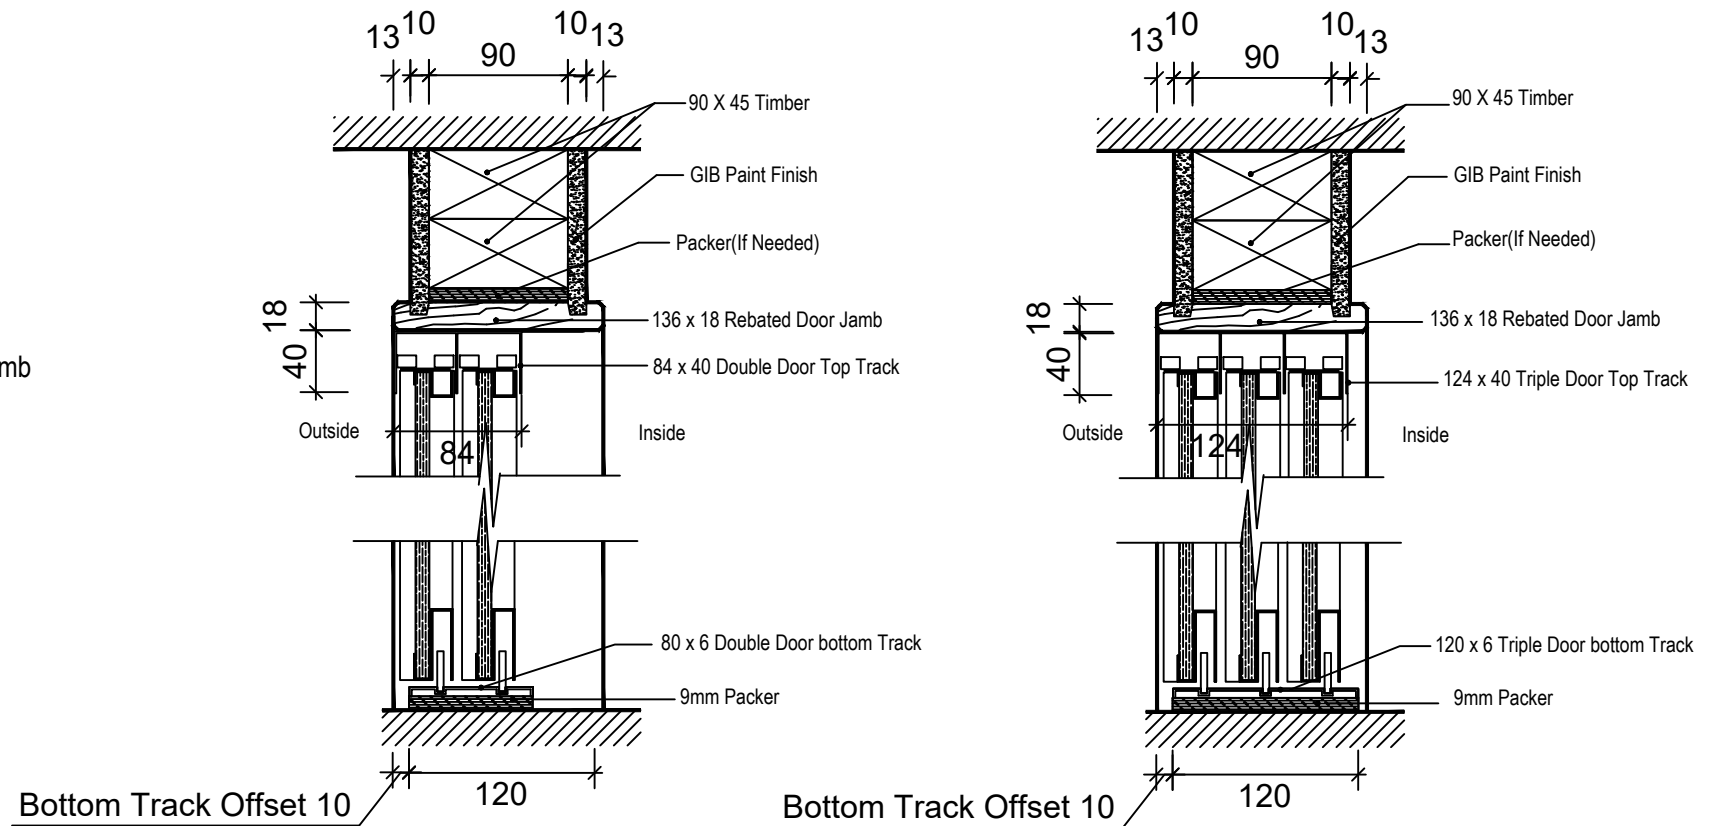

Rebated Door Jamb

PROJECT:
Sliding Door SL Profile Rebated Door Jamb Details

ITEM	
Door Jamb	Humepine 136 x 18 Rebated Door Jamb
2-SL Door Opening	1180/1835/2400
3-SL Door Opening	1765/2750/3600
Top Track Size	Length x 84/124D x 40H
Bottom Track Size	Length x 80/120D x 6H