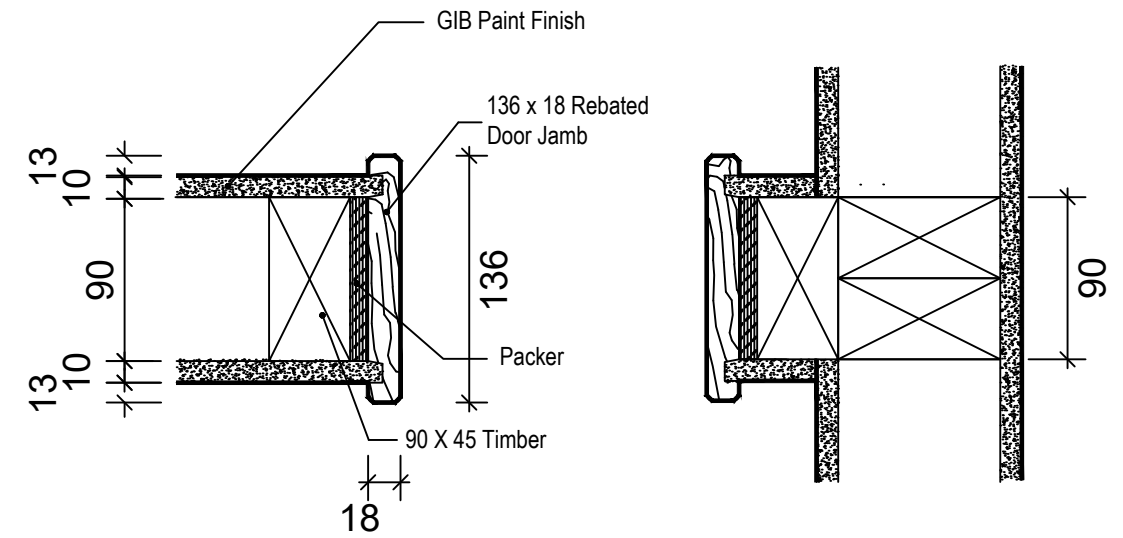

Rebated Door Jamb

PROJECT:
Sliding Door SL Profile Rebated Door Jamb Details

ITEM	
Door Jamb	Humepine 136 x 18 Rebated Door Jamb
2-SL Door Opening	1180/1835/2400
3-SL Door Opening	1765/2750/3600
Top Track Size	Length x 84/124D x 40H
Bottom Track Size	Length x 80/120D x 6H