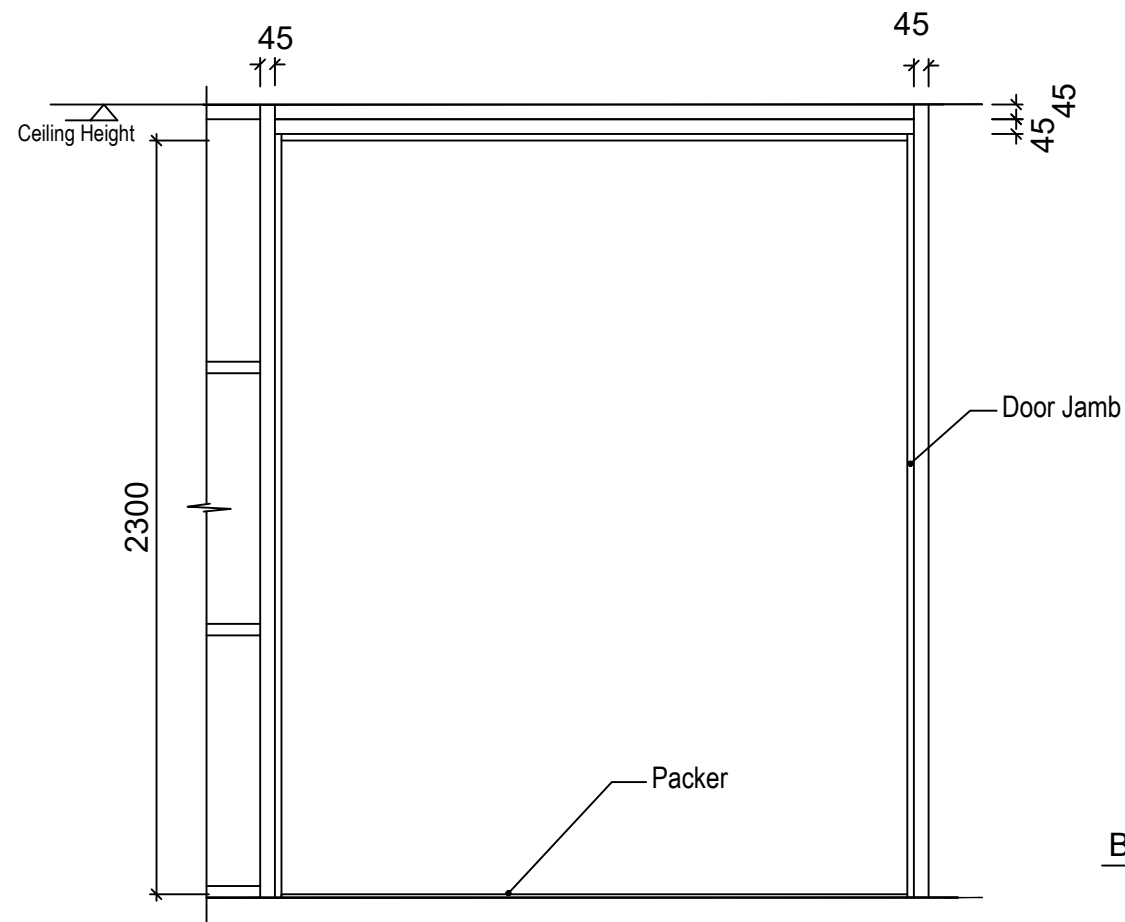

Rebated Door Jamb

PROJECT:
Sliding Door SL Profile Rebated Door Jamb Details

ITEM	
Door Jamb	Humepine 136 x 18 Rebated Door Jamb
2-SL Door Opening	1180/1835/2400
3-SL Door Opening	1765/2750/3600
Top Track Size	Length x 84/124D x 40H
Bottom Track Size	Length x 80/120D x 6H