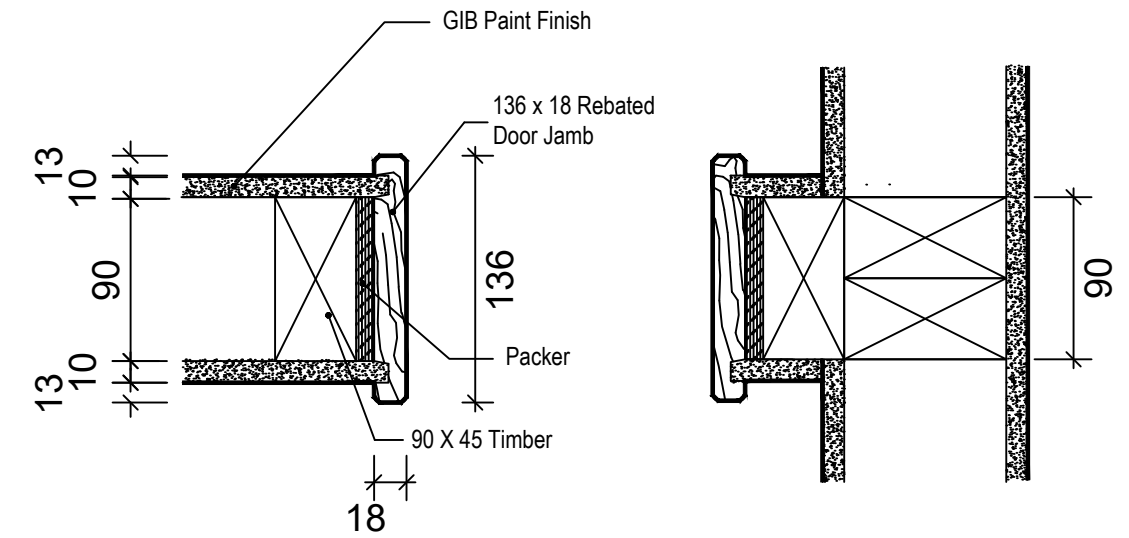

Rebated Door Jamb

Triple Sliding Door GR,SE Profile Top View

Triple Sliding Door Rebated Door Jamb Detail Drawing

Triple Sliding Door GR,SE Profile Front View

Triple Sliding Door GR Profile Section View

Triple Sliding Door SE Profile Section View

PROJECT:

Triple Sliding Door GR,SE Profile Rebated Door Jamb Details

ITEM	
Door Jamb	Humepine 136 x 18 Rebated Door Jamb
3-GR Door Opening	1855/2840/3685
3-SE Door Opening	1920/2900/3750
Top Track Size	Length x 124D x 40H
Bottom Track Size	Length x 120D x 6H