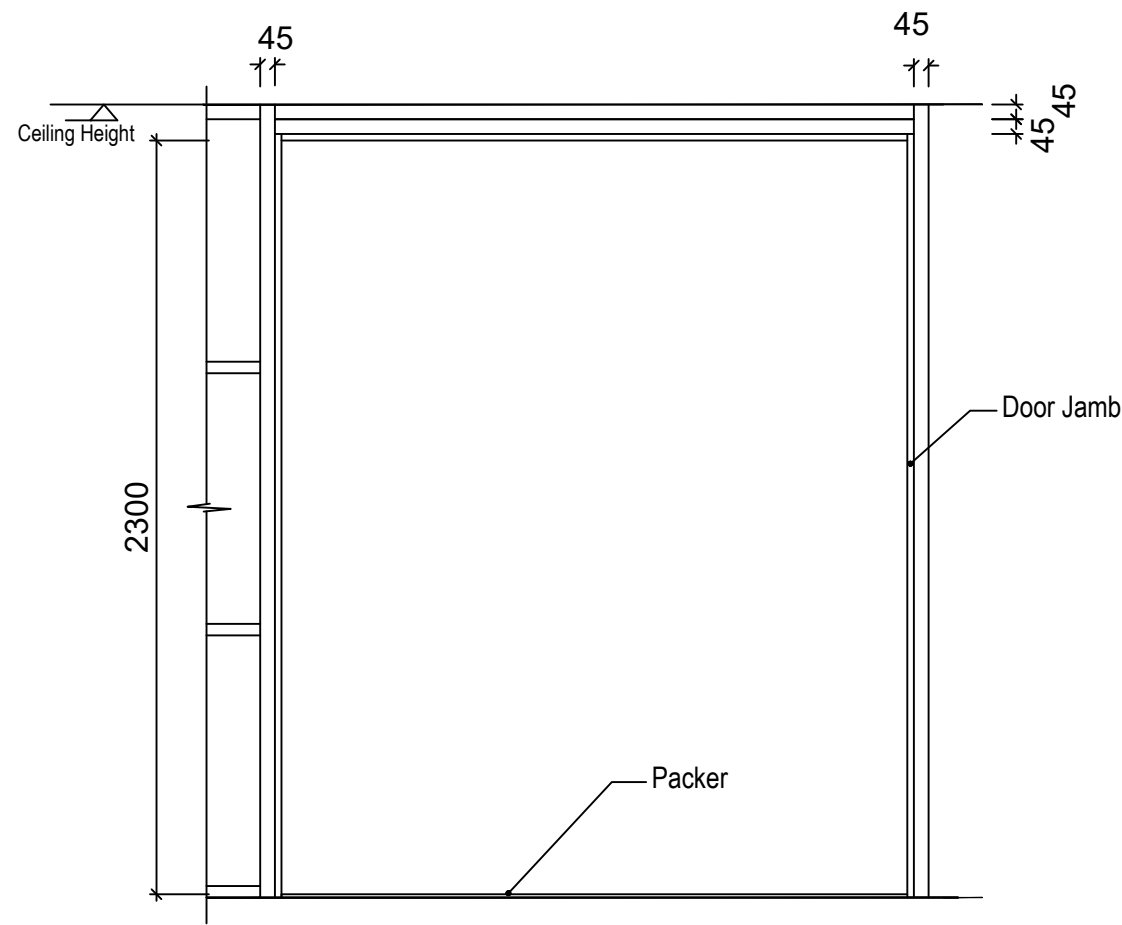

Rebated Door Jamb

Triple Sliding Door GR,SE Profile Top View

Triple Sliding Door Rebated Door Jamb Detail Drawing

Triple Sliding Door GR,SE Profile Front View

Triple Sliding Door GR Profile Section View

Triple Sliding Door SE Profile Section View

PROJECT:

Triple Sliding Door GR,SE Profile Rebated Door Jamb Details

ITEM	
Door Jamb	Humepine 136 x 18 Rebated Door Jamb
3-GR Door Opening	1855/2840/3685
3-SE Door Opening	1920/2900/3750
Top Track Size	Length x 124D x 40H
Bottom Track Size	Length x 120D x 6H