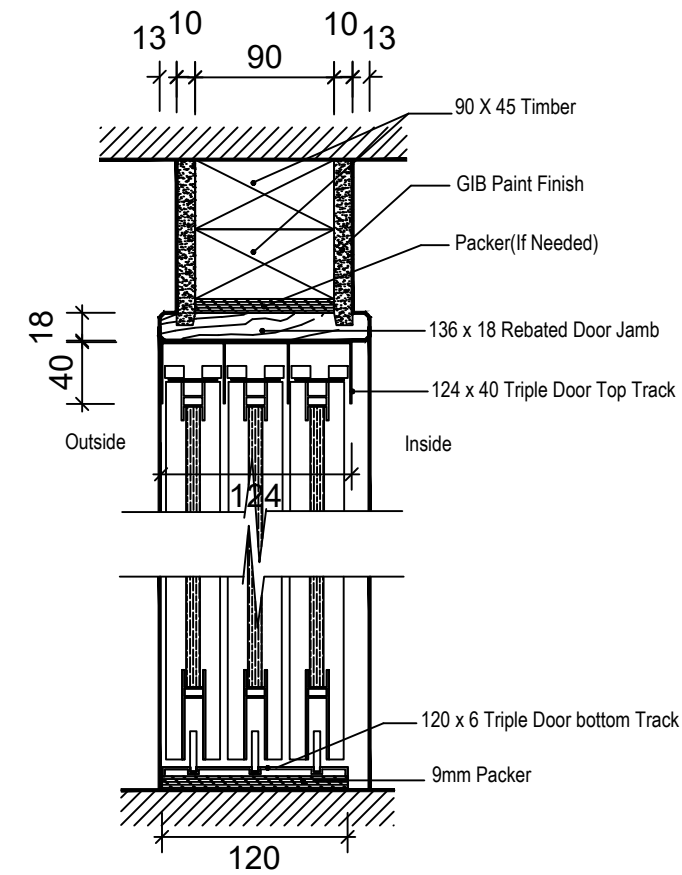

Rebated Door Jamb

Triple Sliding Door GR,SE Profile Top View

Triple Sliding Door Rebated Door Jamb Detail Drawing

Triple Sliding Door GR,SE Profile Front View

Triple Sliding Door GR Profile Section View

Triple Sliding Door SE Profile Section View

PROJECT:

Triple Sliding Door GR,SE Profile Rebated Door Jamb Details

ITEM	
Door Jamb	Humepine 136 x 18 Rebated Door Jamb
3-GR Door Opening	1855/2840/3685
3-SE Door Opening	1920/2900/3750
Top Track Size	Length x 124D x 40H
Bottom Track Size	Length x 120D x 6H