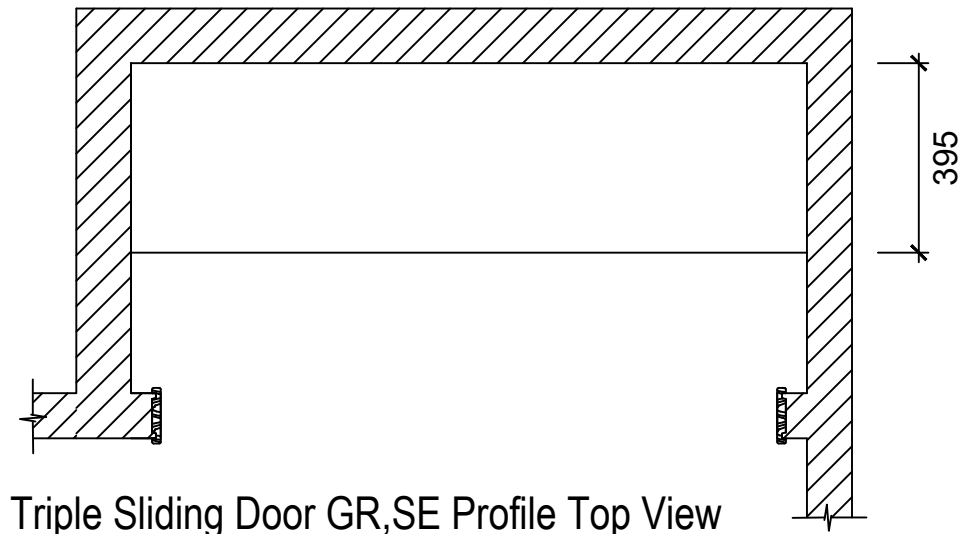

Rebated Door Jamb

Triple Sliding Door GR,SE Profile Top View

Triple Sliding Door Rebated Door Jamb Detail Drawing

Triple Sliding Door GR,SE Profile Front View

Triple Sliding Door GR Profile Section View

Triple Sliding Door SE Profile Section View

PROJECT:

Triple Sliding Door GR,SE Profile Rebated Door Jamb Details

ITEM	
Door Jamb	Humepine 136 x 18 Rebated Door Jamb
3-GR Door Opening	1855/2840/3685
3-SE Door Opening	1920/2900/3750
Top Track Size	Length x 124D x 40H
Bottom Track Size	Length x 120D x 6H