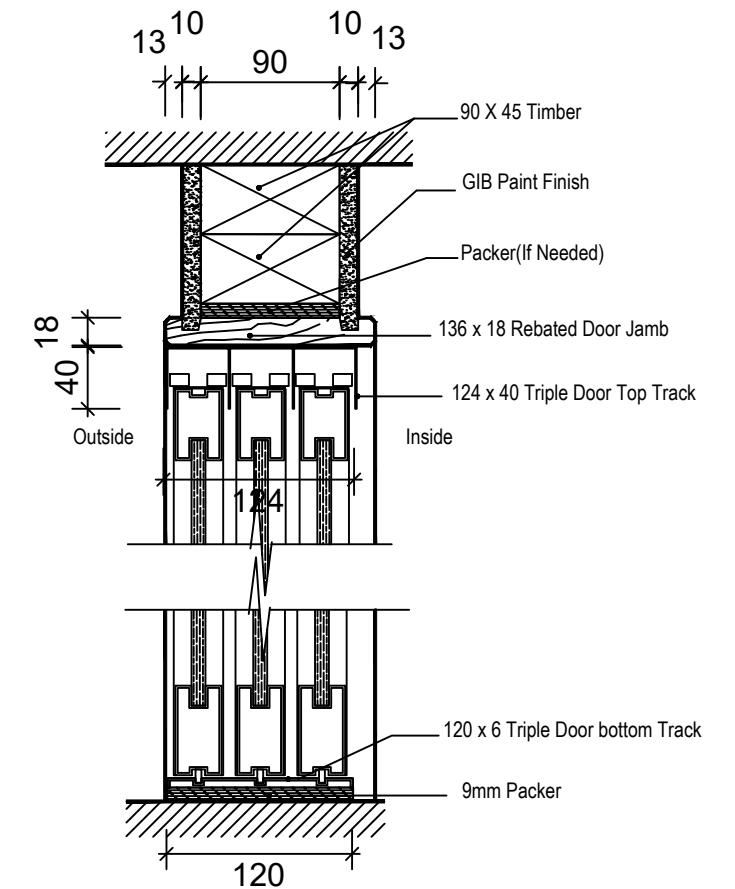

Rebated Door Jamb

Triple Sliding Door GR,SE Profile Top View

Triple Sliding Door Rebated Door Jamb Detail Drawing

Triple Sliding Door GR,SE Profile Front View

Triple Sliding Door GR Profile Section View

Triple Sliding Door SE Profile Section View

PROJECT:

Triple Sliding Door GR,SE Profile Rebated Door Jamb Details

ITEM	
Door Jamb	Humepine 136 x 18 Rebated Door Jamb
3-GR Door Opening	1855/2840/3685
3-SE Door Opening	1920/2900/3750
Top Track Size	Length x 124D x 40H
Bottom Track Size	Length x 120D x 6H